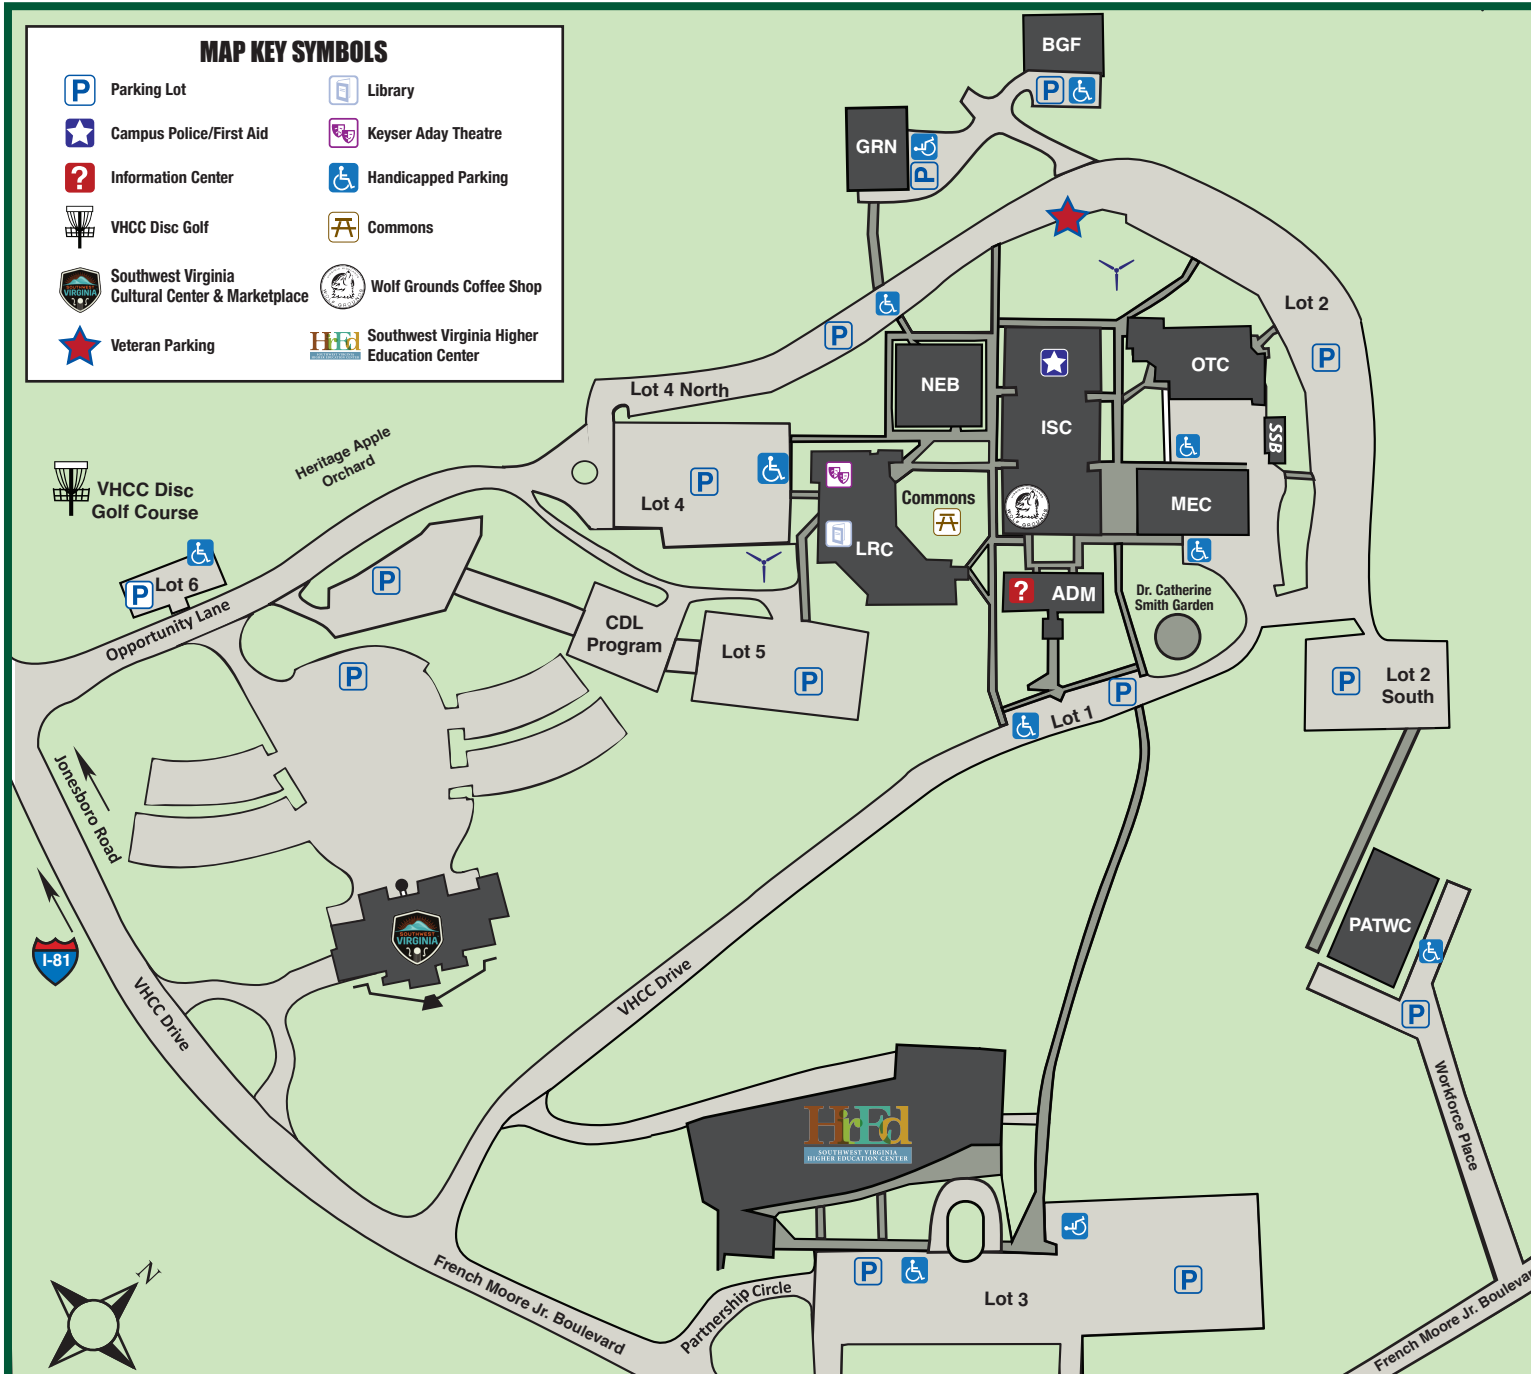

### MAP KEY SYMBOLS

	Parking Lot		Library
	Campus Police/First Aid		Keyser Aday Theatre
	Information Center		Handicapped Parking
	VHCC Disc Golf		Commons
	Southwest Virginia Cultural Center & Marketplace		Wolf Grounds Coffee Shop
	Veteran Parking		Southwest Virginia Higher Education Center

### ADM • Administration Building

100 VHCC Drive  
 Information Center, Business Office,  
 Educational Foundation, Human Resources

### LRC • Learning Resource Center

110 Opportunity Lane  
 School of Business and Industry,  
 Library, Learning Center/MARC, Keyser Aday  
 Theatre, Testing Center, Art Gallery,  
 Classrooms & Laboratories

### OTC • Occupational/Technical Center

160 Opportunity Lane  
 School of Arts & Sciences Division,  
 Classrooms & Laboratories,  
 Shipping & Receiving